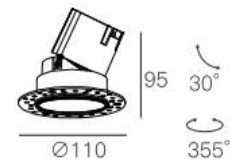

### Trimless Adjustable LED Downlight

LED Downlight-COB 12W

Model No.: SL-XQ208012 01

Version: V1.0

Date: June15th,2020

Ø75-80

### Features

- 355° Horizontally Rotatable, 0° ~ 30° Tilting Adjustable.
- Optical Flexibility 15/24/36 /50 Degree Beam Angle.
- Interchangeable Reflector In Various Finishing.
- Modular Design, Pre Build-In Frame, It Is Easy For Debugging And Maintenance.
- High Quality Aluminum Heat Sink With Excellent Thermal Dissipation.
- Ra90/95 High Color Rendering Is More Realistic, Restores The True Color Of The Subject.
- CCT Range 2700K/3000K/3500K/4000K/5000K/5500K
- Constant Current Driver Output With Flicker Free, Led Driver Efficiency 85-90%
- Supporting To Triac Dimming, 0/1-10V And Dali Dimming .
- 3 Years Warranty.

### Luminaire Specification

Height	H 95mm
Bezel	Ø 110mm
Hole cut-out	Ø 80mm
Luminaire material	Aluminium
IP Rating	IP20/44