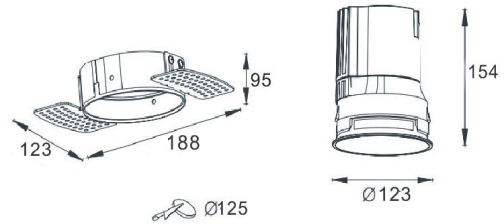

Trimless LED Downlight 30W

LED Downlight-COB

Model No.:SL-XQ212530 02

Version: V1.0

Date: June15th,2020

Features

- Downlights Trim Hide In Ceiling ,Elegant Looks For Modern Decoration Style.
- Optical Flexibility 15/24/36/50 Degree Beam Angle.
- Interchangeable Reflector In Various Finishing.
- Modular Design, Pre Build-In Frame,It Is Easy For Debugging And Maintenance.
- High Quality Aluminum Heat Sink With Excellent Thermal Dissipation.
- Ra90/95 High Color Rendering Is More Realistic, Restores The True Color Of The Subject.
- CCT Range 2700K/3000K/3500K/4000K/5000K/5500K.
- Constant Current Driver Output With Flicker Free,Led Driver Efficiency 85-90%.
- Supporting To Triac Dimming, 0/1-10V And Dali Dimming .
- 3 Years Warranty.

Application:

Widely Use In Commercial And Residential Lighting, Like Hotels, Villa,Culbs, Restaurants, Offices, Shops And Home, Etc

Luminaire Specification

Height	H 154mm
Bezel	Ø 188mm
Hole cut-out	Ø 125mm
Luminaire material	Aluminium
IP Rating	IP20/44

LED Specification

LED	COB Luminus
Power	30W
CRI	Ra90
CCT	2700K, 3000K,3500K,4000K,5000K
Lumen	2250lm
Beam angle	15°/24°/36°/50°
Drive current	DC700mA,36V
Input voltage	AC220~240V/50-60Hz
Accessories	Honeycomb